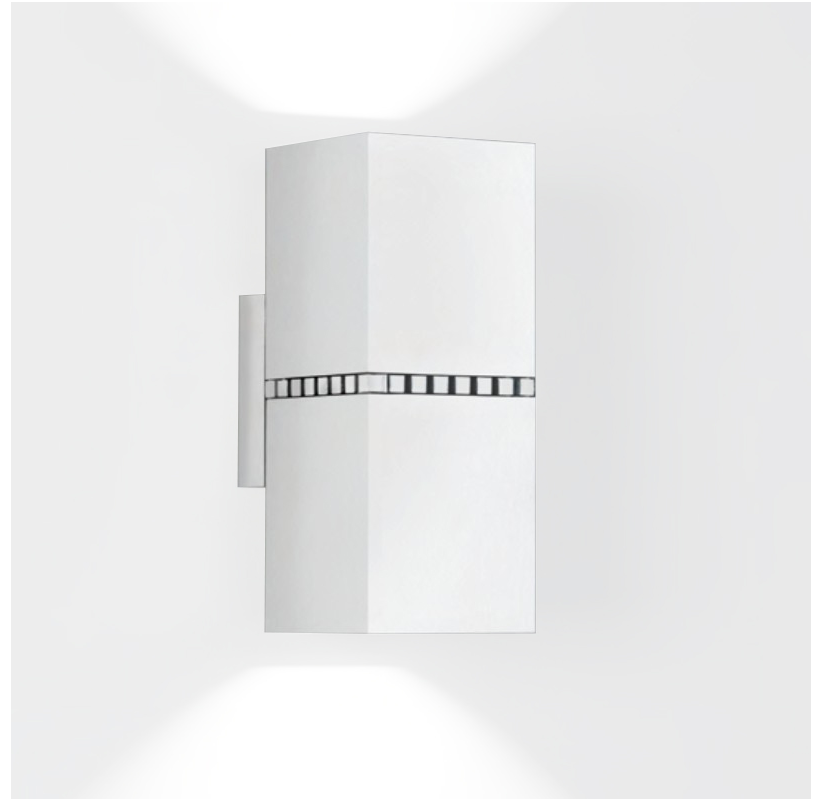

DAU DOUBLE SURFACE

D93195R9-

base number _____
Finish Options _____

1. To build a product code in our configurator select the specify button on the base model # product page
2. To build a manual product code on this datasheet choose from the options listed below in blue font and add the suffix to the base model #

GENERAL

Series: Dau _____
Subseries: Dau Double _____
Brand: Milan _____
Division: Design _____
Mounting Type: Surface _____
Mounting Location: Wall _____
Subcategory: Up/Down Light _____

PHYSICAL

Shape: Rectangle _____
Length (mm): 80 _____
Length (in): 3 1/8 _____
Height (mm): 200 _____
Depth (mm): 101 _____
Height (in): 7 7/8 _____
Depth (in): 4 _____
Extension (mm): 101 _____
Extension (in): 4 _____
Light Distribution: Direct / Indirect _____
Fixture Finish: [BAL](#) / [MWL](#) / [BSL](#) _____
Fixture Material: Extruded Aluminum _____

ELECTRICAL

Lamp Type: LED _____
Total Output Wattage (W): 18.6 _____
Dimming: Electronic Low Voltage Dimming _____
Input Voltage (V): 120 _____

LED

Number of LEDs: 2 _____
Color Temperature (°K): 3000 _____
Nominal Lumen (lm): 1912 _____
CRI: >90 CRI _____
Lamp Life (hrs): 50000 _____

OPTICAL

RATINGS AND CERTIFICATIONS

Certified By: Certified for North American Standards _____
IP rating: IP20 _____

80mm (3 1/8")

101mm (4")

200mm (7 7/8")

108mm (4 1/4")

J-Box cover plate Included