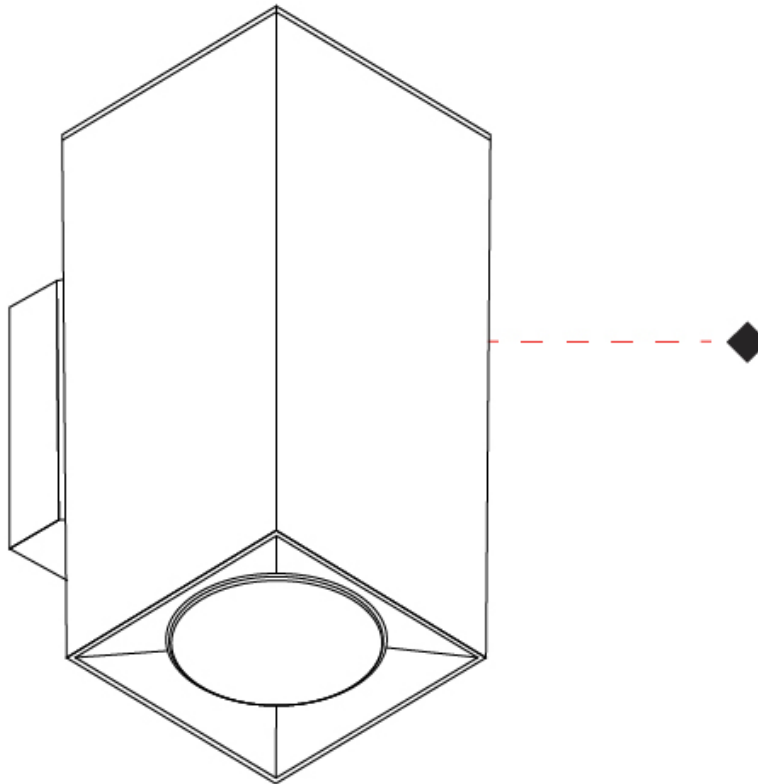

DAU SINGLE SURFACE

D93044-

PROJECT

TYPE

SPECIFIER

QUANTITY

DATE

D