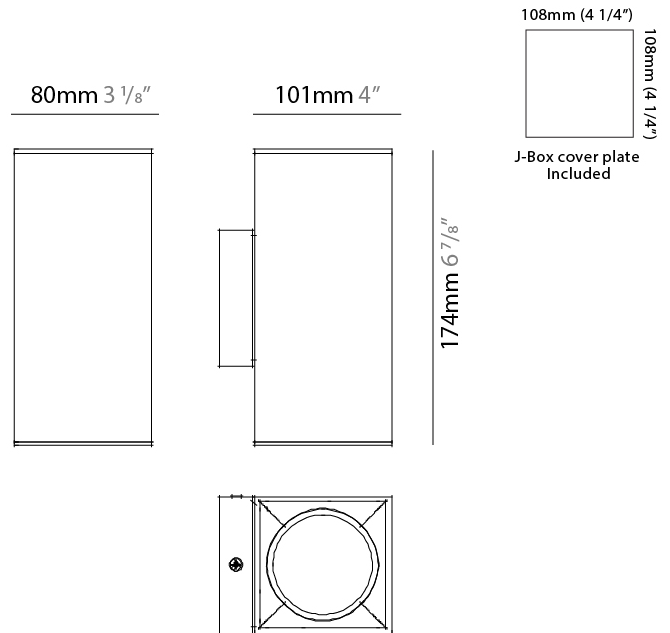

DAU SINGLE SURFACE

D93044-

base number _____
Finish Options _____

1. To build a product code in our configurator select the specify button on the base model # product page
2. To build a manual product code on this datasheet choose from the options listed below in blue font and add the suffix to the base model #

GENERAL

Series: Dau _____
Subseries: Dau Single _____
Brand: Milan _____
Division: Design _____
Mounting Type: Surface _____
Mounting Location: Wall _____
Subcategory: Up/Down Light _____

PHYSICAL

Shape: Rectangle _____
Length (mm): 80 _____
Length (in): 3 1/8 _____
Height (mm): 174 _____
Depth (mm): 101 _____
Height (in): 6 9/11 _____
Depth (in): 4 _____
Extension (mm): 101 _____
Extension (in): 4 _____
Light Distribution: Direct / Indirect _____
Weight (kg): 1.23 _____
Weight (lbs): 2.71 _____
Fixture Finish: BAL / MWL / BSL _____
Fixture Material: Extruded Aluminum _____

ELECTRICAL

Number of Lamps: 2 _____
Lamp Type: LED Retrofit _____
Lamp Shape: MR16 _____
Bulb Included: Bulb Not Included _____
Max. Wattage Per Lamp (W): 5 _____
Lamp Base: GU10 _____
Input Voltage (V): 120Vac Direct Line _____

LED

OPTICAL

RATINGS AND CERTIFICATIONS

Certified By: Certified for North American Standards _____
IP rating: IP20 _____